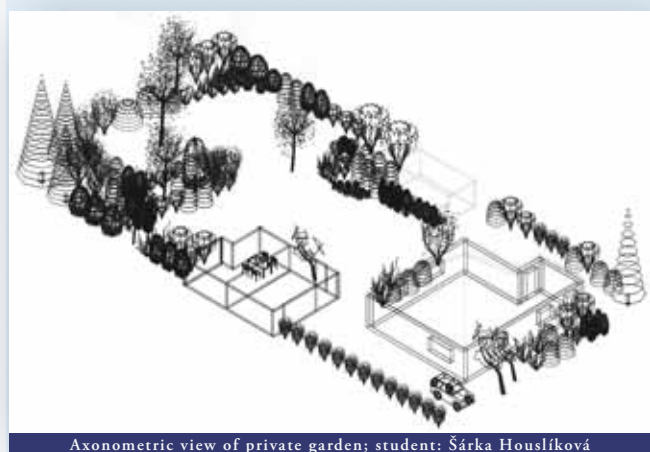

CUA Prague, Faculty of Agriculture, Department of Horticulture and Landscape Architecture  
Studio - Garden Design, Tutor: Karel Slánský

Model of private garden; student: Kateřina Peikerová

Model of private garden; student: Kateřina Peikerová

View of thematic group of plants; student: Kristýna Nejeptíková

Model of private garden; student: Kateřina Peikerová

View of thematic group of plants; student: Kristýna Nejeptíková

Axonometric view of private garden; student: Šárka Houslíková

Use of point, line and surface in garden design; student: Daniela Dušková

Project of private garden with complicated shape of the plot; student: Barbora Čermáková

View of thematic group of plants; student: Kristýna Nejeptíková