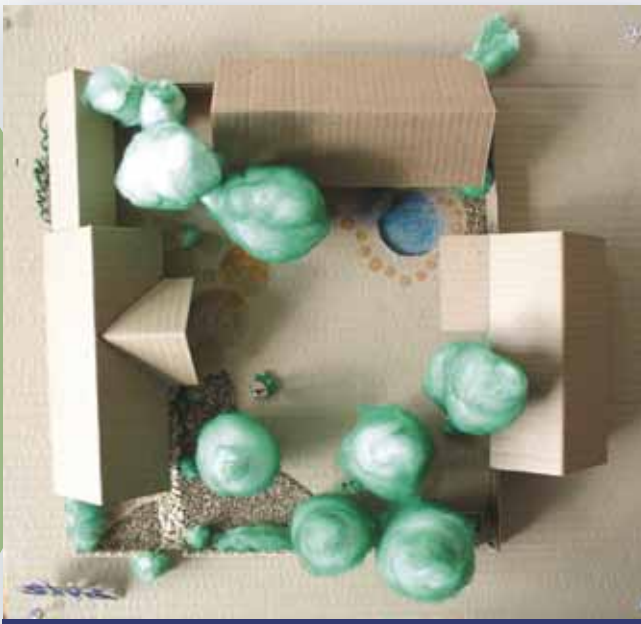

CUA Prague, Faculty of Agriculture, Department of Horticulture and Landscape Architecture  
Studio - Garden Design, Tutor: Karel Slánský

Model of private garden; student: Kateřina Peikerová

Model of private garden; student: Kateřina Peikerová

View of thematic group of plants; student: Kristýna Nejeptíková

Model of private garden; student: Kateřina Peikerová

View of thematic group of plants; student: Kristýna Nejeptíková

Axonometric view of private garden; student: Šárka Houslíková

Use of point, line and surface in garden design; student: Daniela Dušková

Project of private garden with complicated shape of the plot; student: Barbora Čermáková

View of thematic group of plants; student: Kristýna Nejeptíková